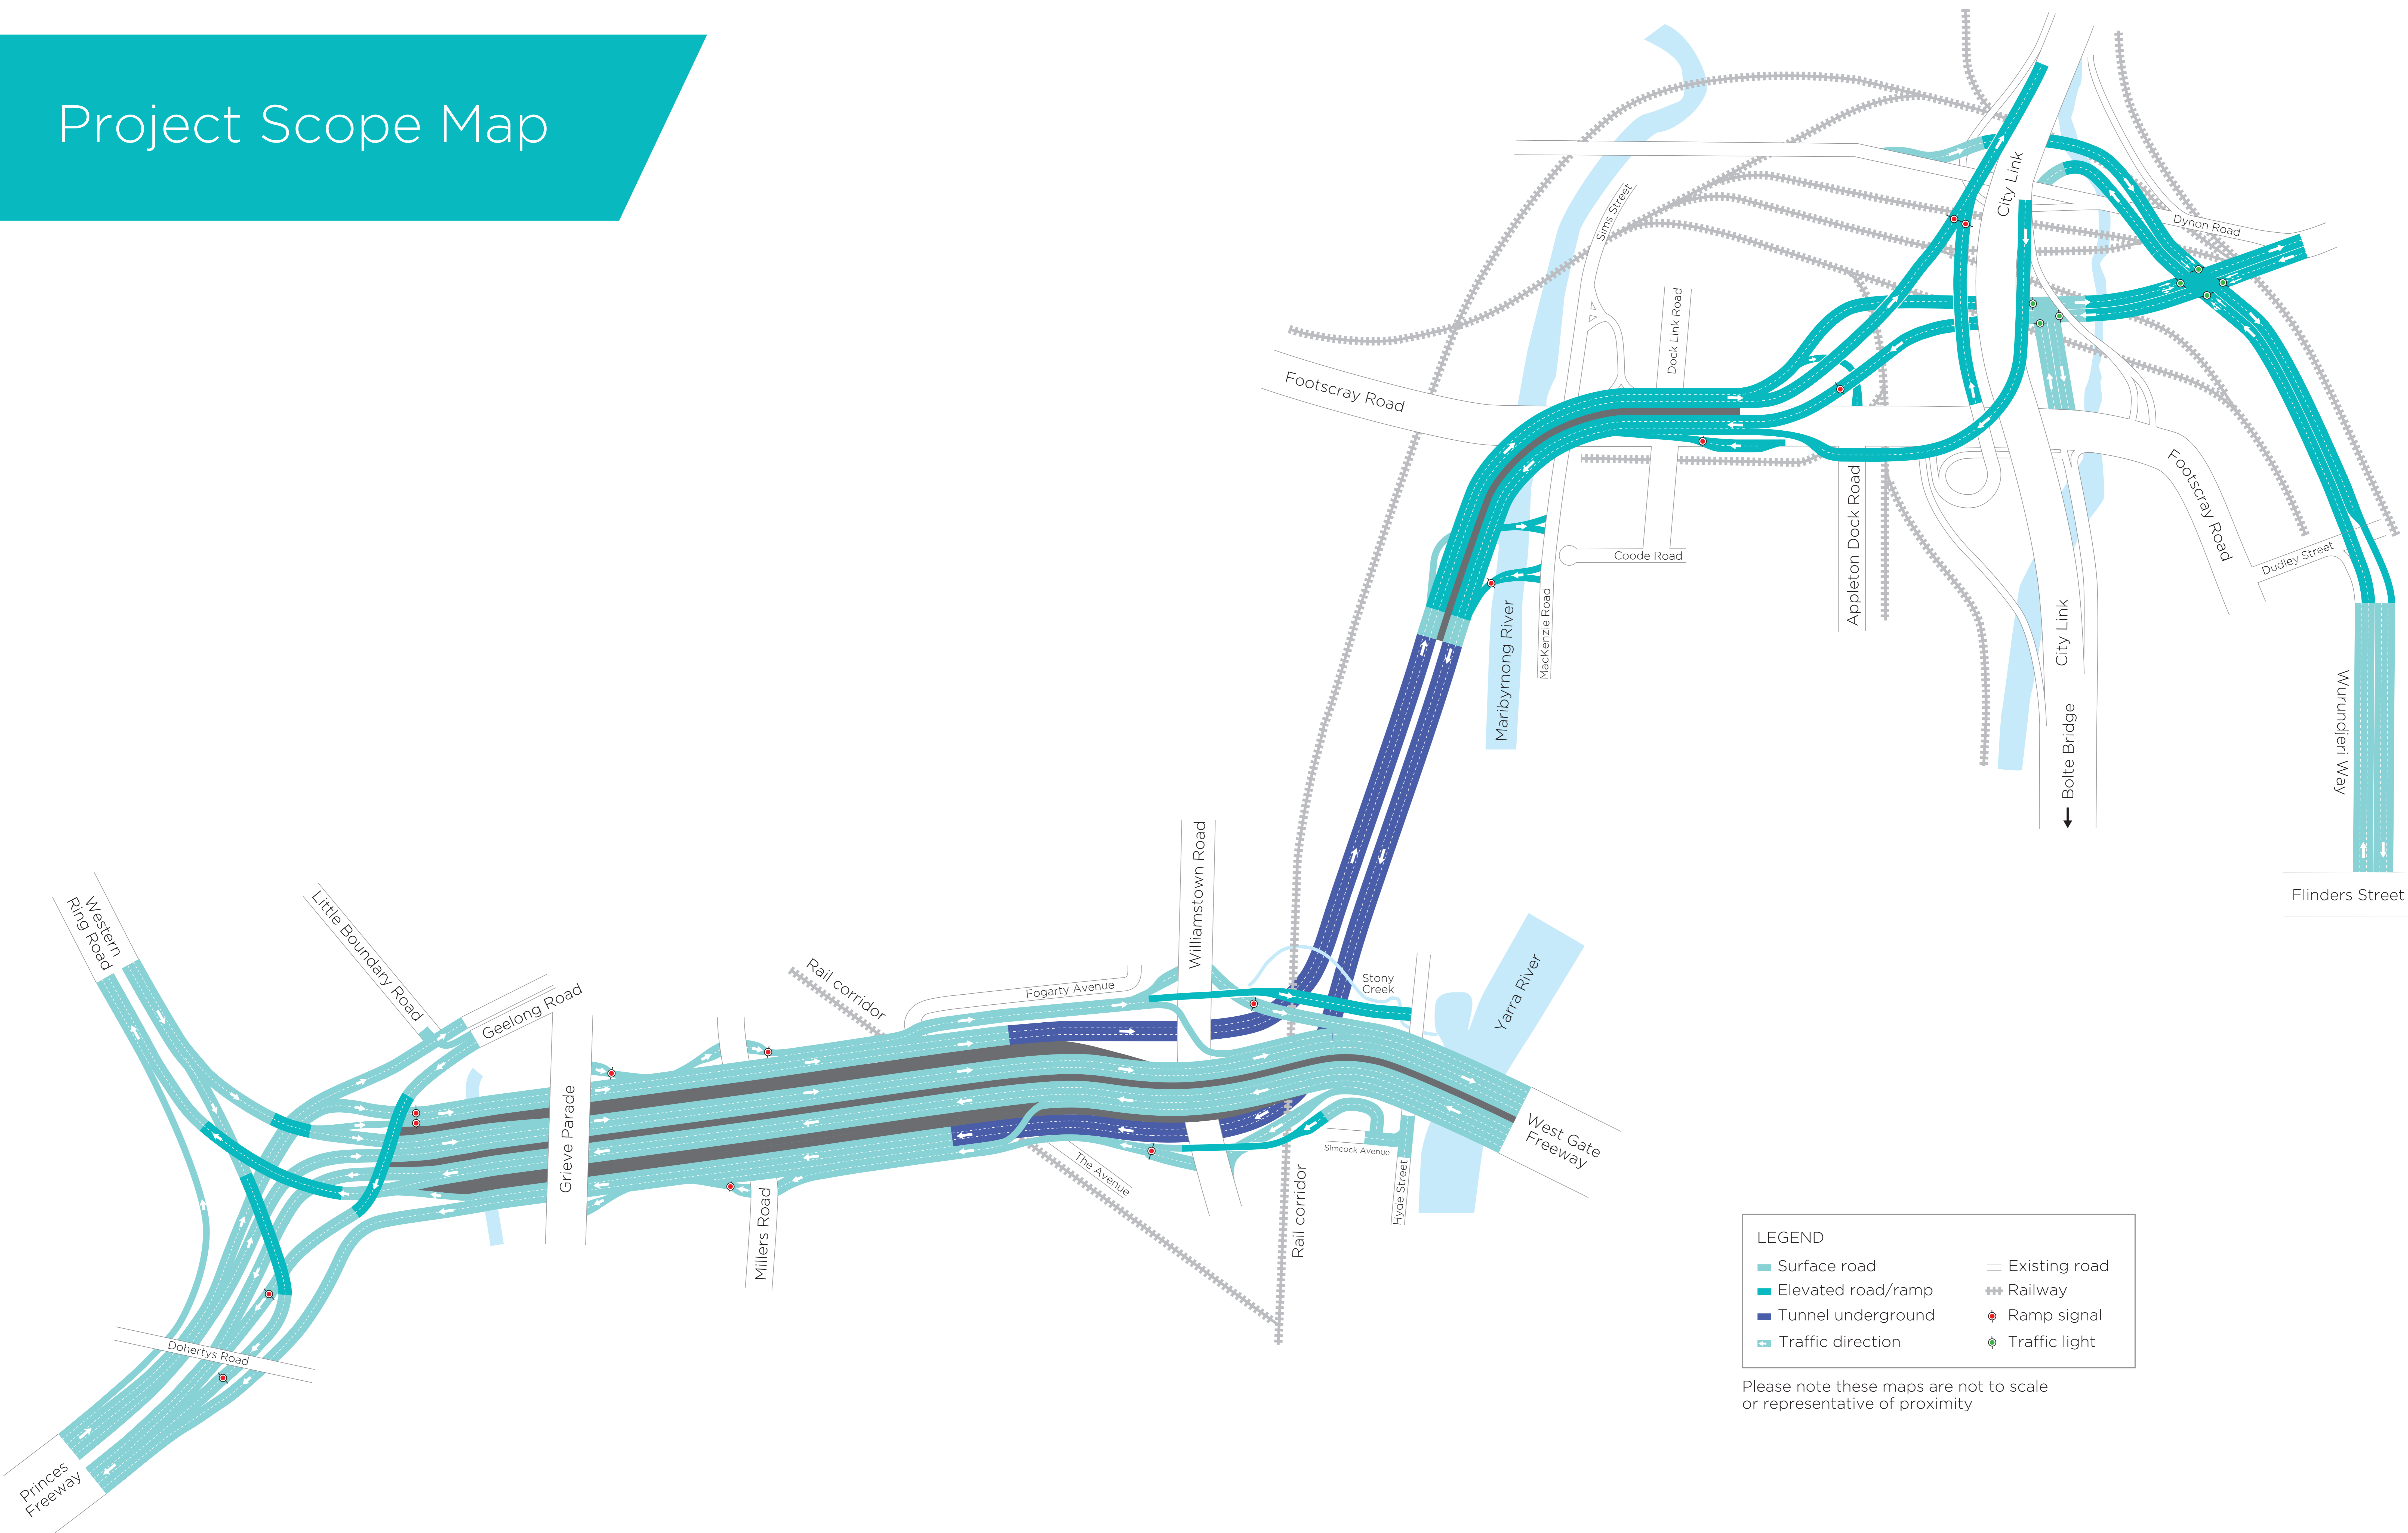

Project Scope Map

LEGEND

| | |
|--------------------|---------------|
| Surface road | Existing road |
| Elevated road/ramp | Railway |
| Tunnel underground | Ramp signal |
| Traffic direction | Traffic light |

Please note these maps are not to scale or representative of proximity