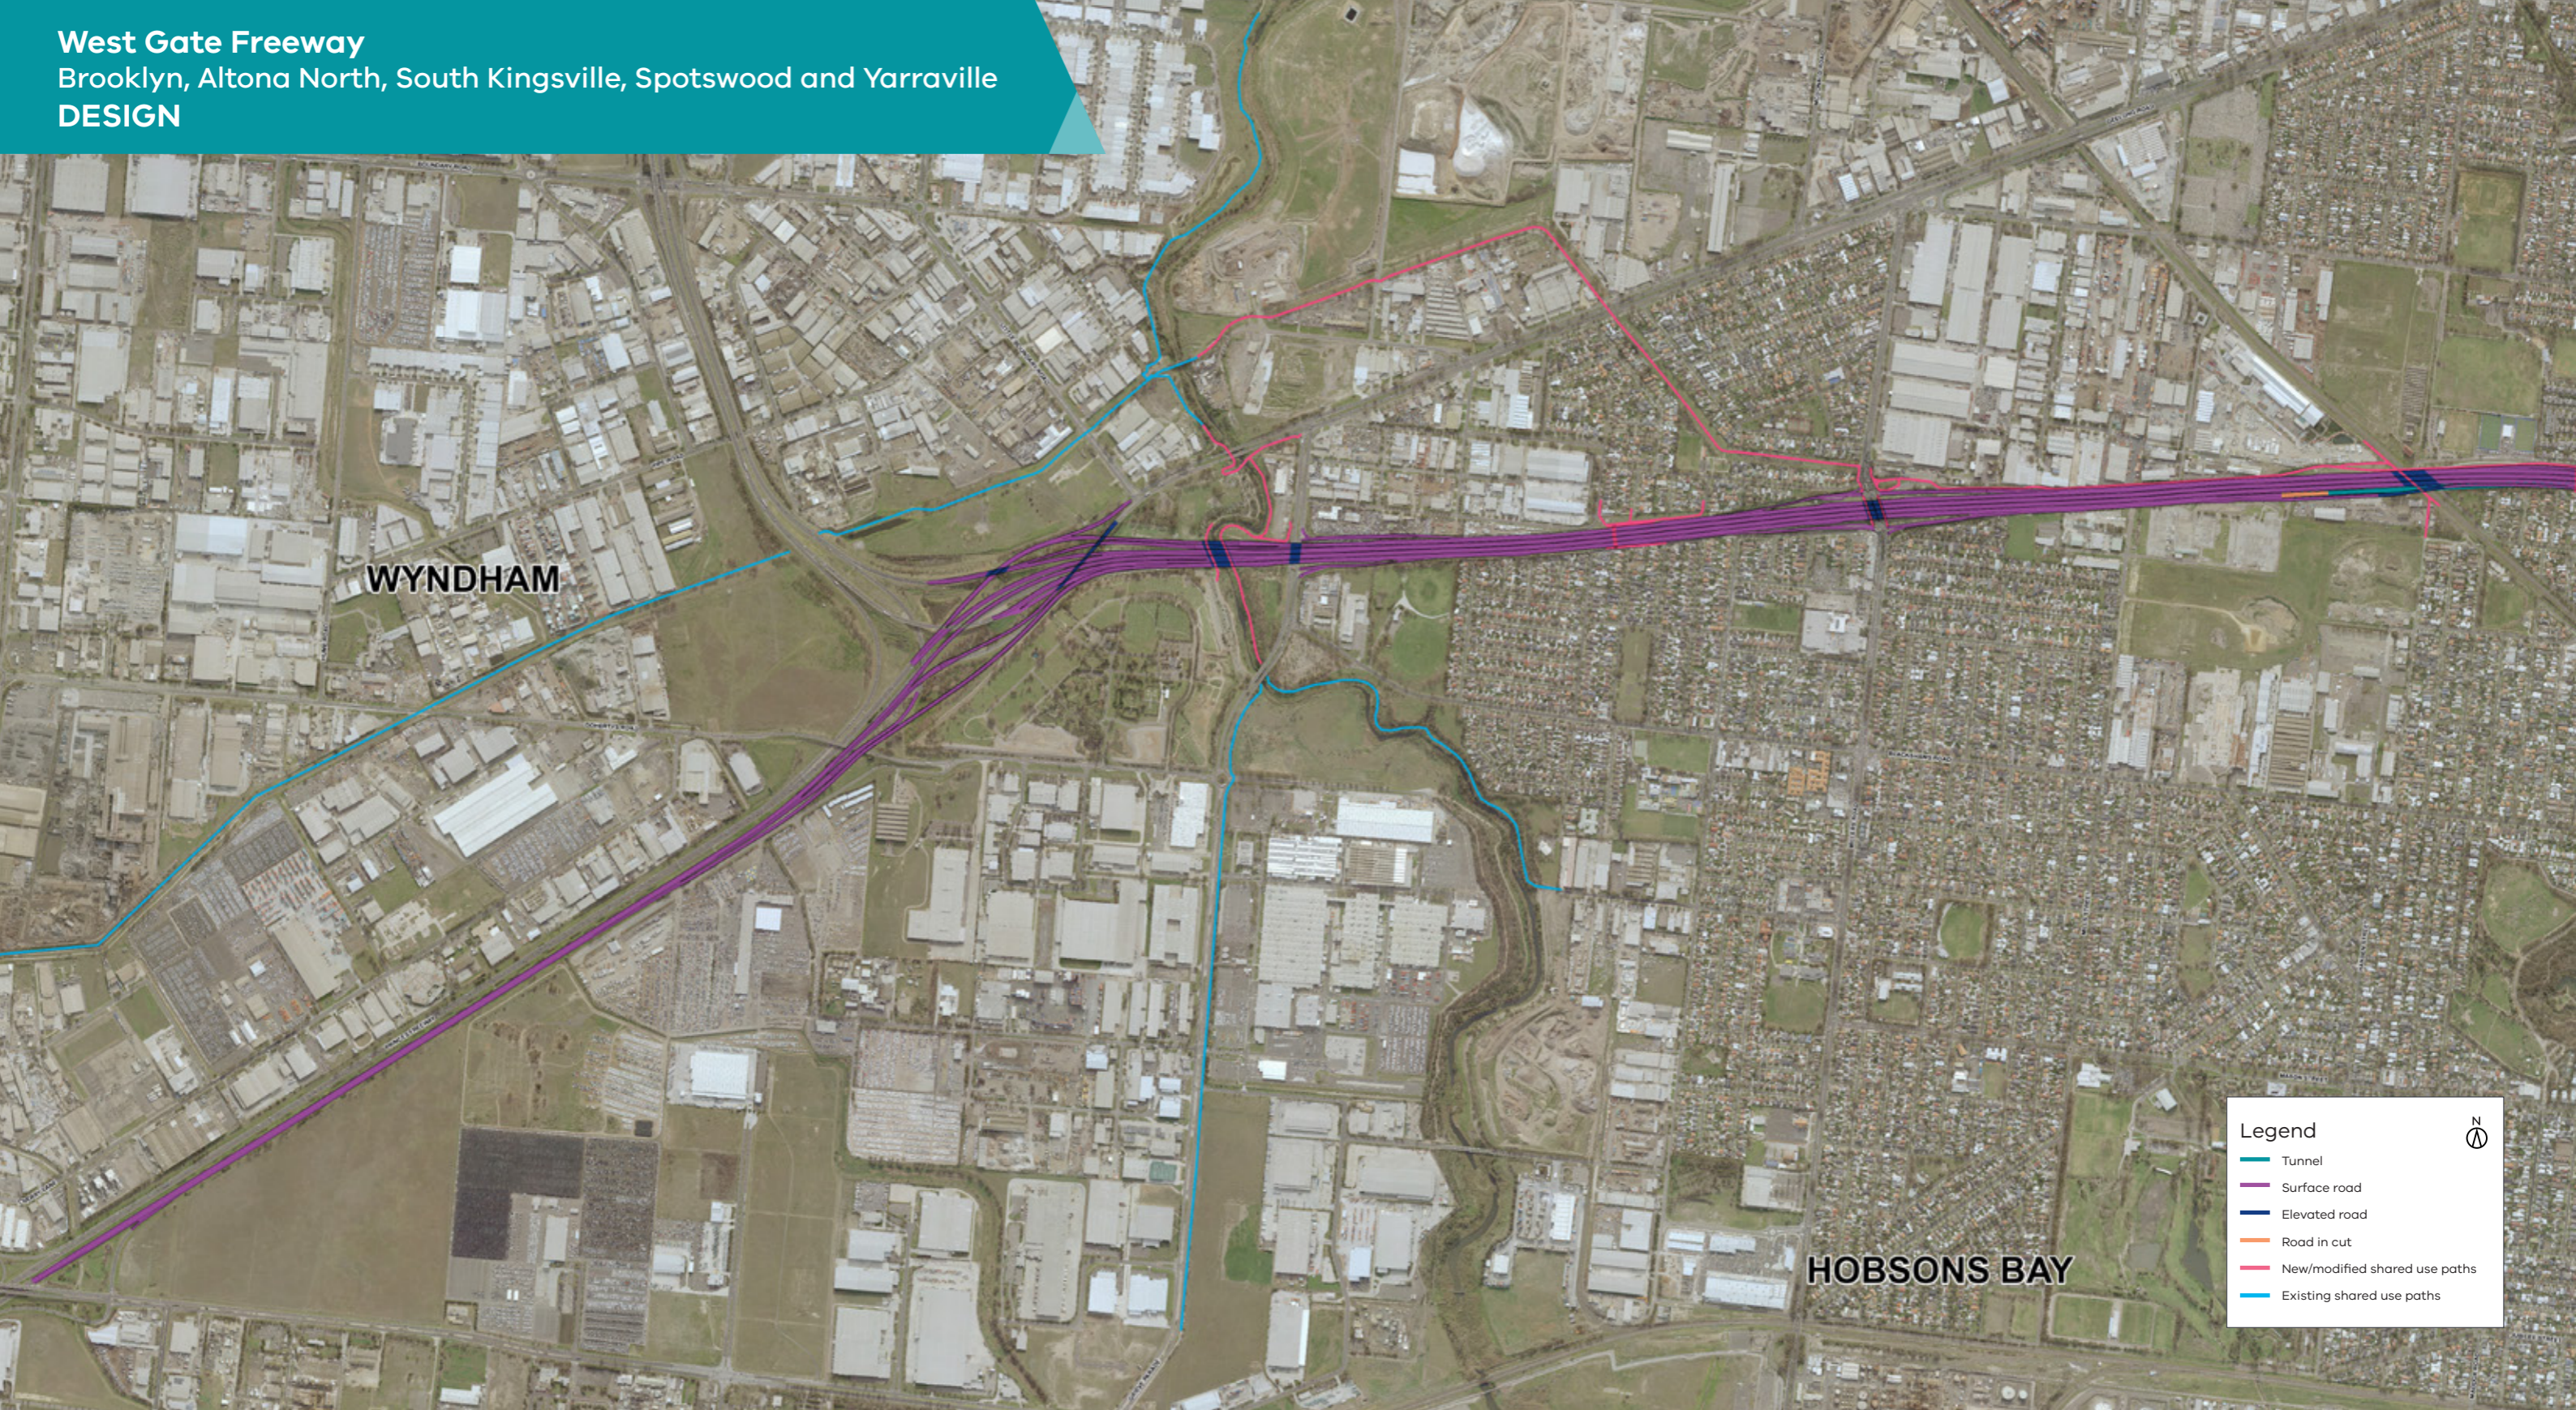

West Gate Freeway
Brooklyn, Altona North, South Kingsville, Spotswood and Yarraville
DESIGN

WYNDHAM

HOBSONS BAY

Legend

- Tunnel
- Surface road
- Elevated road
- Road in cut
- New/modified shared use paths
- Existing shared use paths