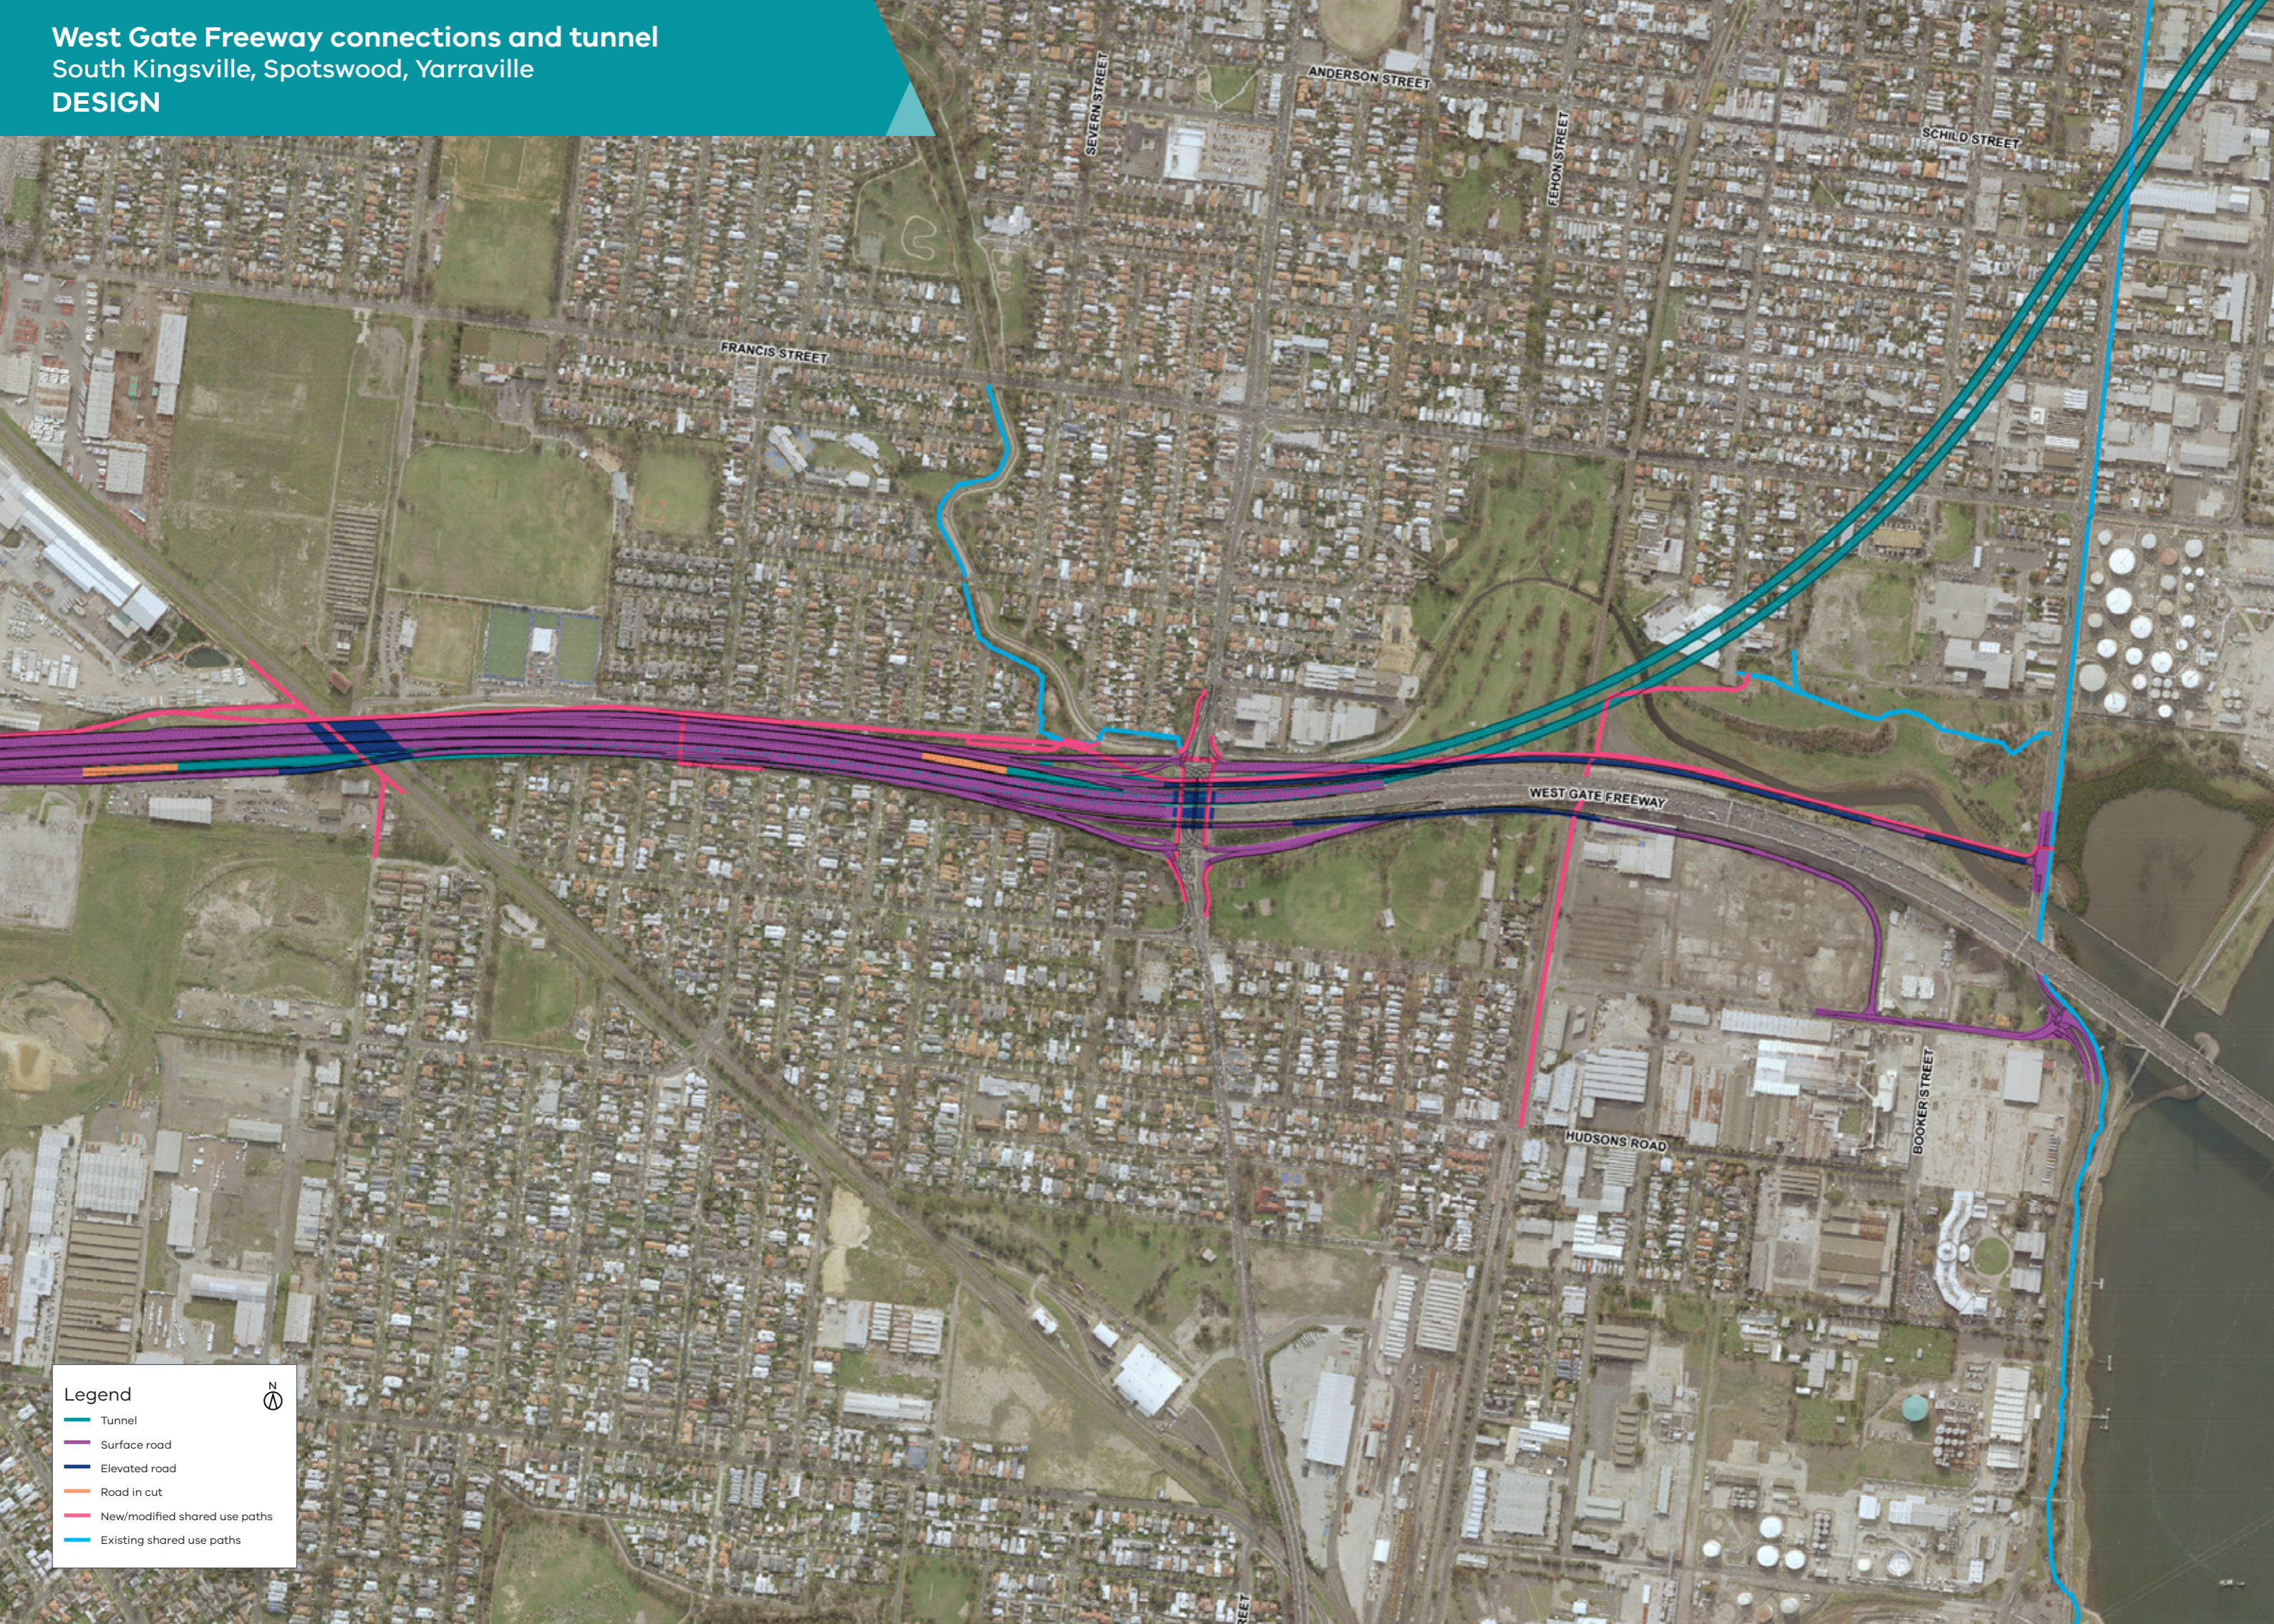

West Gate Freeway connections and tunnel

South Kingsville, Spotswood, Yarraville

DESIGN

Legend

- Tunnel
- Surface road
- Elevated road
- Road in cut
- New/modified shared use paths
- Existing shared use paths